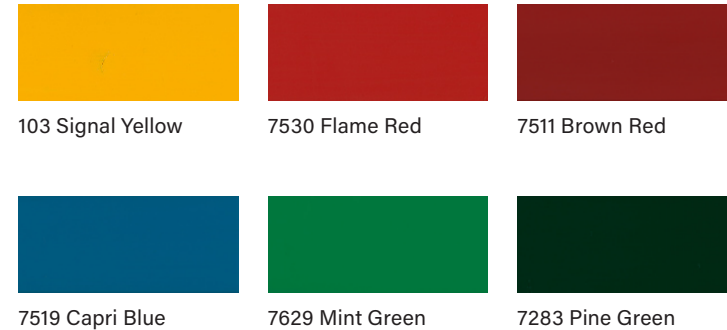

Explore all ranges: osmouk.com

Or view the swatch cards in the Bay F retail space at our South Street premises.

The following swatches are colours we commonly use from Osmo's range. They also have a much wider range of tints and wood stains available to suit a wide range of indoor and outdoor applications.

Country Colour (Outdoor)

Opaque finishes with no visible grain; highly water and dirt resistant; extremely weather and UV resistant; microporous, penetrating finish which does not crack, peel or flake.

Full range: osmouk.com/product/country-colour/

Garden Colour (Outdoor)

Opaque finishes with no visible grain; highly water and dirt resistant; microporous, penetrating finish which does not crack, peel or flake.

Full range: osmouk.com/product/garden-colour/

Wood Wax Intensive Colours (Indoor)

These finishes allow the wood's natural grain and character to remain visible after the first coat and become hidden after the second coat.