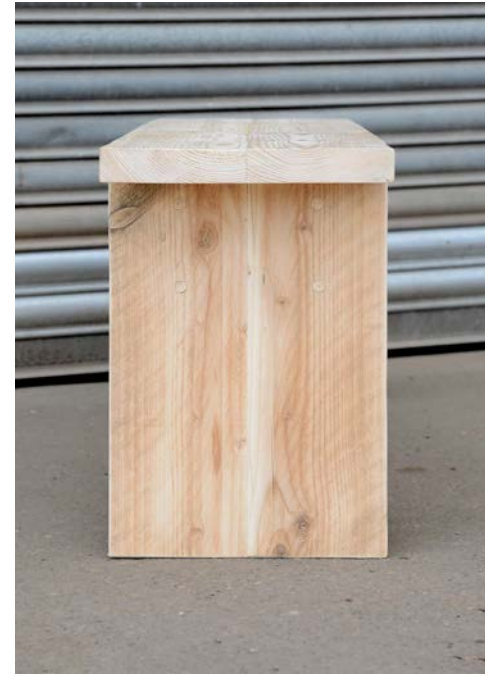

Product images show the narrow Islay Benches with a smooth finish.

Material: reclaimed scaffold boards
Dimensions:
 225mm (width)
 450mm (height)

	Smooth	Osmo clear	Osmo stain/colour
600mm	£89	£129	£149
800mm	£89	£129	£149
1000mm	£89	£129	£149
1200mm	£89	£129	£149
1400mm	£89	£129	£155
1500mm	£95	£135	£155
1700mm	£95	£135	£155
1900mm	£95	£135	£155
2100mm	£95	£135	£155

Islay Bench - Wide

Offering almost 8cm more, the Wide Islay Bench is ideal if you're looking for a slightly wider space to perch on.

Product image shows the wide Islay Bench with a smooth finish.

Material: reclaimed scaffold boards
Dimensions:
 300mm (width)
 450mm (height)