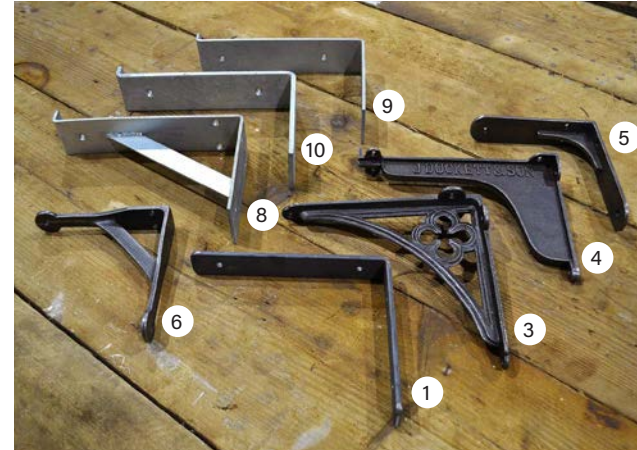

Product images show the Storage Crate with a smooth finish.

Material: reclaimed scaffold boards

Dimensions:

390mm (length)
325mm (width)
225mm (height)

Smooth	£45
Osmo clear	£50
Osmo stain (light/med/dark)	£55
Osmo colour	£55

Brackets & Hardware

Designed to accompany one of our all-time best sellers, our range of brackets will provide you with a great selection of styles suited to a whole range of spaces. From industrial to modern and antique, you can be sure to find a quality & durable option for you.

Bracket	Material	Dimensions	Single	Pair
1 - GW Single	waxed steel	200x160x27mm	£8	£16
2 - GW Single (with lip)	waxed steel	200x160x27mm	£9	£18
3 - Large Antique	cast iron	210x185x24mm	£12.50	£24.99
4 - Duckett	cast iron	230x150x30mm	£14.99	£24.99
5 - Sheffield Antique	cast iron	150x150x35mm	£9.99	£19.99
6 - Gallows	cast iron	150x150x28mm	£9.99	£19.99
7 - GW Double	waxed steel	235x305x27mm	£15	£25
8 - Window Box Braced	stainless steel	230x150x48mm	£14.99	£24.99
9 - Medium Duty	stainless steel	230x150x48mm	£9.99	£19.99
10 - Heavy Duty	stainless steel	230x150x49mm	£12.99	£22.99
Alcove (smooth)	scaffold board	200x30x20mm	£2	£4
Alcove (clear)	scaffold board	200x30x20mm	£3.50	£7
Alcove (light/med/dark)	scaffold board	200x30x20mm	£4	£8