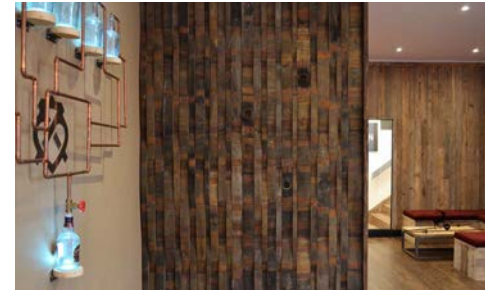

Small £25
 Large £35

Scan the QR code to view more variations of our serving platters and cheeseboards!

Cladding

We produce bespoke cladding for home, retail, hospitality and office environments

Using reclaimed timber as cladding is the perfect way of adding a little bit of rustic style to your bedroom, workspace, restaurant, cafe or hallway. Raw (unsanded), smooth or with a stain of your choice, you'll be able to customise your cladding as much as you'd like to create a completely different character every time. It's also a great solution for anyone looking to reach environmental goals or become a little more eco-friendly.

Visit our cladding calculator to generate an approximate price based on your specifications.

Office corridor space

SALT Deli

Queen Margaret Union's Café

Cladding & fence panels with Osmo finishes

Chivas Regal Reception (barrel stave cladding)