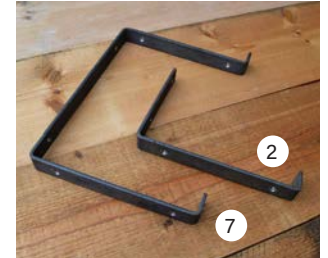

Bracket	Material	Dimensions	Single	Pair
1 - GW Single	waxed steel	200x160x27mm	£8	£16
2 - GW Single (with lip)	waxed steel	200x160x27mm	£9	£18
3 - Large Antique	cast iron	210x185x24mm	£12.50	£24.99
4 - Duckett	cast iron	230x150x30mm	£14.99	£24.99
5 - Sheffield Antique	cast iron	150x150x35mm	£9.99	£19.99
6 - Gallows	cast iron	150x150x28mm	£9.99	£19.99
7 - GW Double	waxed steel	235x305x27mm	£15	£25
8 - Window Box Braced	stainless steel	230x150x48mm	£14.99	£24.99
9 - Medium Duty	stainless steel	230x150x48mm	£9.99	£19.99
10 - Heavy Duty	stainless steel	230x150x49mm	£12.99	£22.99
Alcove (smooth)	scaffold board	200x30x20mm	£2	£4
Alcove (clear)	scaffold board	200x30x20mm	£3.50	£7
Alcove (light/med/dark)	scaffold board	200x30x20mm	£4	£8