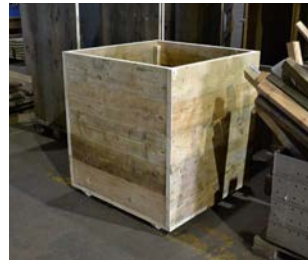

Raised Bed Planter

Please visit our online raised bed calculator to generate a quote based on your specific dimensions.

Custom raised bed planters for outdoors, made to your exact specification in size and finish.

Material: reclaimed scaffold boards

Anything from 300mm right up to 3000mm in length (or even bigger!), we have the raised bed to suit your space and needs. Choose from raised beds with or without base and feet, along with your choice of finish (including the option to go bright and colourful if you'd prefer!). Whatever the space you're looking to fill we can make the raised bed planter to fit exactly.

Below you'll find a selection of example sizes of raised beds without base, feet and lining.

Visit our online calculator (scan the QR code on the left) to generate a price with base and feet. Please contact us if you require lining.

<i>Length x width x height</i>	<i>Smooth</i>	<i>Osmo clear</i>	<i>Osmo stain /colour</i>
2400 x 500 x 600mm	£242	£300.30	£320.20
2000 x 300 x 700mm	£246.30	£301.40	£311.30
1500 x 400 x 500mm	£166.10	£206.80	£215.60
1200 x 300 x 400mm	£107.80	£140.80	£149.60