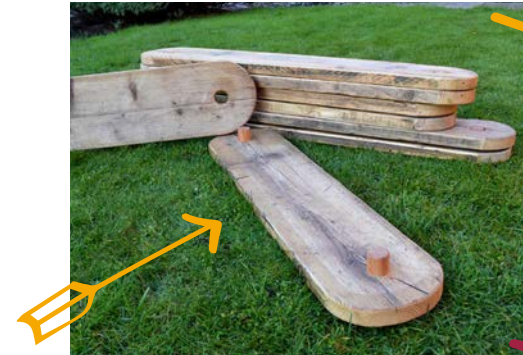

Product images show the Play Stage in Osmo Signal Yellow.

Material: reclaimed scaffold boards

Dimensions:

2050mm (width)
2000mm (length)
100mm (height)

Prices from £498

Balance Boards

With a huge amount of configurations to help create varying difficulty levels, these boards are great for building balance and motor skills in children. With pegs and locator holes at each end, they're incredibly easy to connect and disconnect by both children and adults. Nestled together, they're perfect for places where space is valuable.