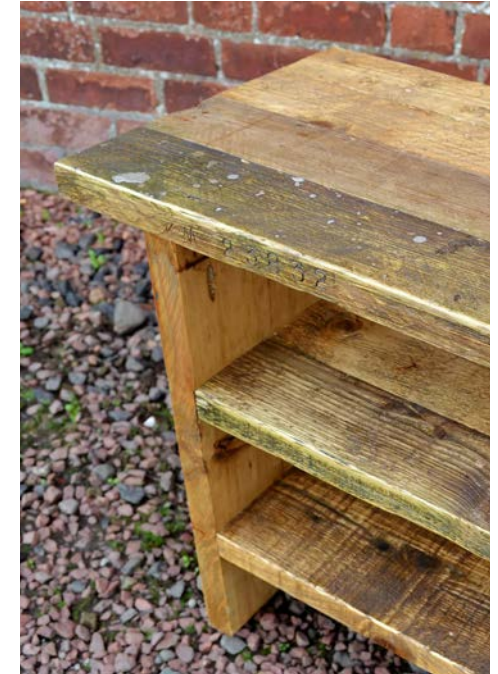

Product image show the Hoy Coffee Table with a smooth finish.

Material: reclaimed scaffold boards

Dimensions:
1200mm (length)
600mm (depth)
450mm (height)

Smooth	£229
Osmo clear	£269
Osmo stain (light/med/dark)	£289

Clyde Sideboard

The Clyde Sideboard is skill-fully handcrafted to meet your storage needs and add some charm to your dining or living room. Featuring an overhang to allow for skirting clearance and plenty of shelf space, it is not only appealing in a decorative sense but also extremely practical.