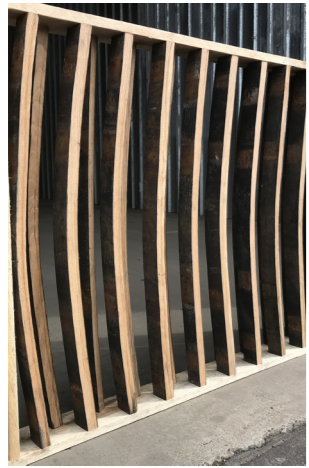

01 Fencing & Screens

THIS PAGE: a selection of RE-CASK panels using new processing techniques, finishes and frame sizes, and potential applications

OPPOSITE: the arc screen in a restaurant setting