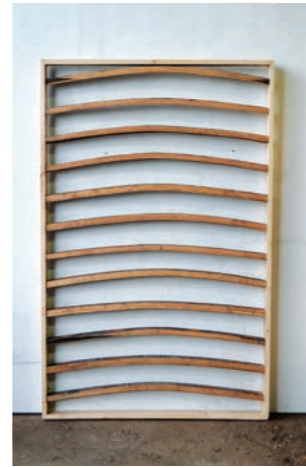

01 Fencing & Screens

THIS PAGE: a selection of RE-CASK panels using new processing techniques, finishes and frame sizes, and potential applications

OPPOSITE: the arc screen in a restaurant setting