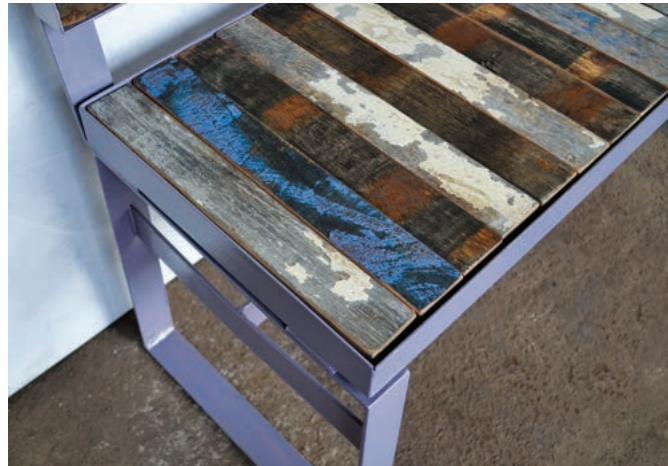

04 Outdoor Furniture

THIS PAGE (CLOCKWISE): close up of the seating panel on the bench with back, technical drawing of the accessible table, stills from a filming day for the RE-CASK promotional video

OPPOSITE: an outdoor scene featuring RE-CASK furniture, screens and fencing; and 3D models of the stool, double bench and bench with back