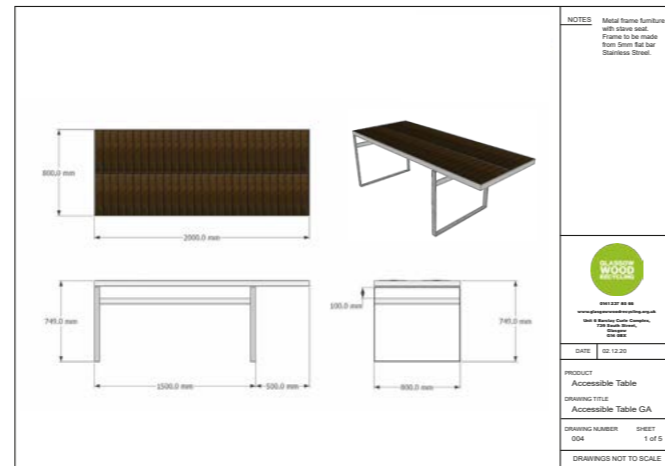

04 Outdoor Furniture

THIS PAGE (CLOCKWISE): close up of the seating panel on the bench with back, technical drawing of the accessible table, stills from a filming day for the RE-CASK promotional video

OPPOSITE: an outdoor scene featuring RE-CASK furniture, screens and fencing; and 3D models of the stool, double bench and bench with back