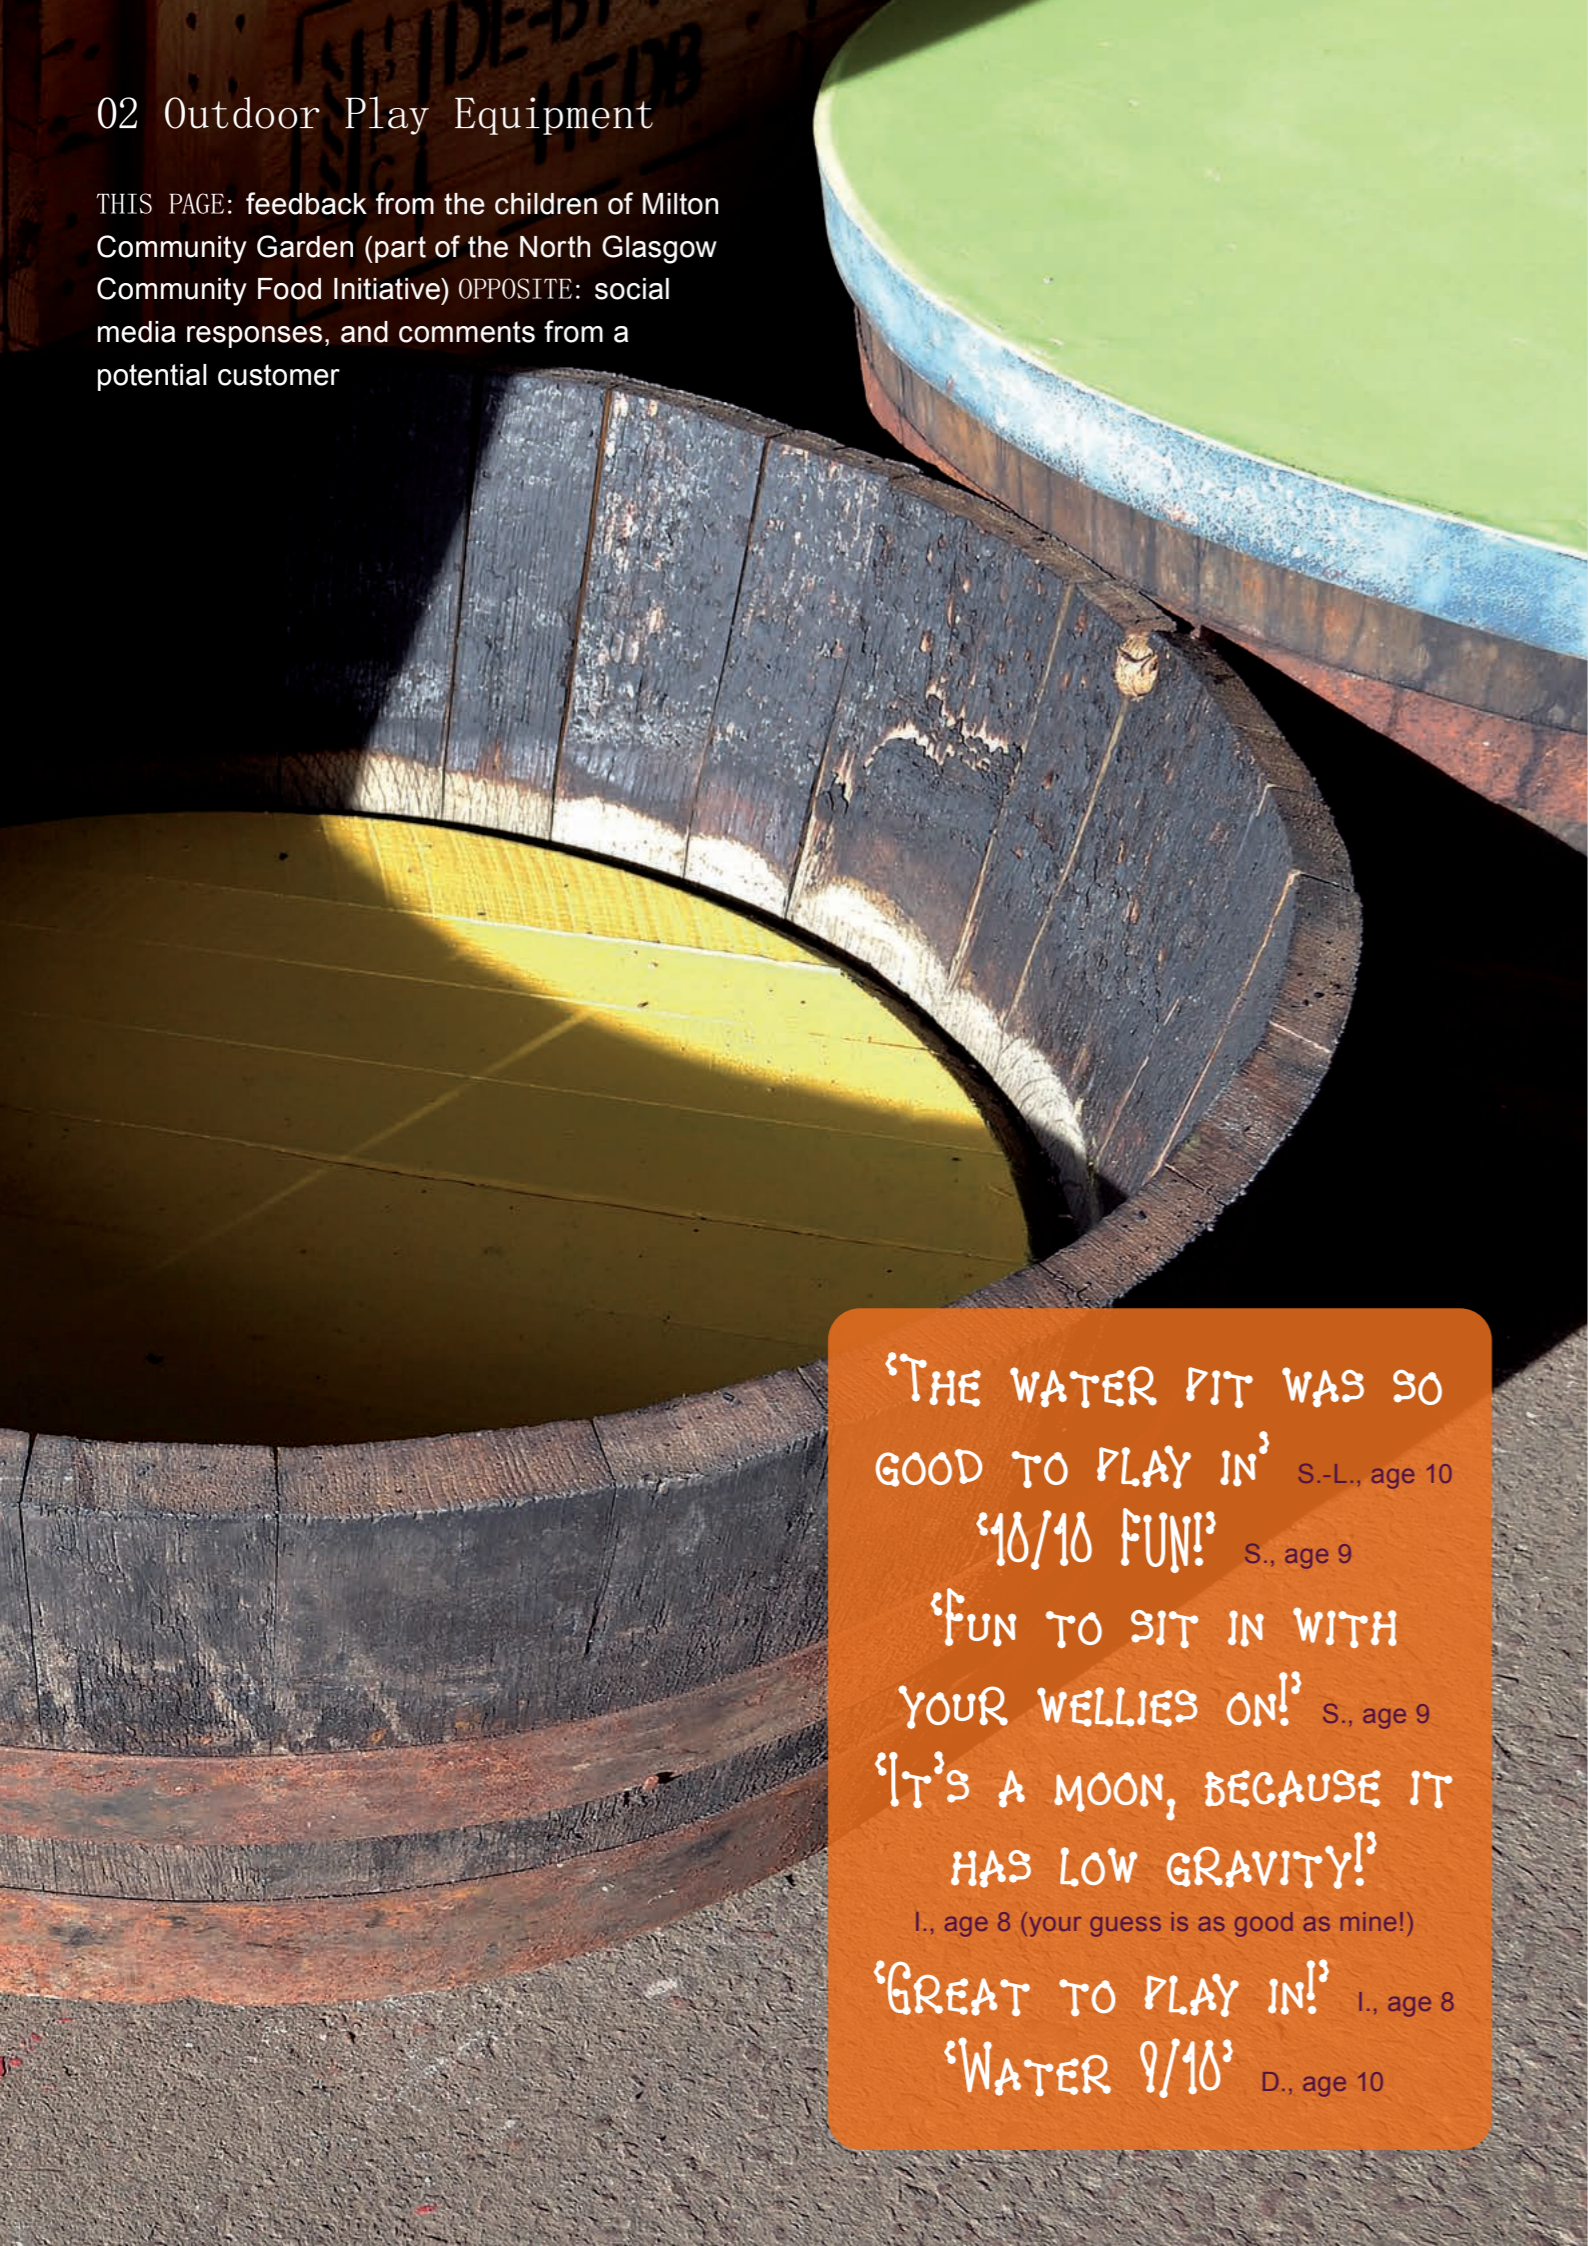

THIS PAGE: feedback from the children of Milton Community Garden (part of the North Glasgow Community Food Initiative) OPPOSITE: social media responses, and comments from a potential customer

'THE WATER PIT WAS SO GOOD TO PLAY IN' S.-L., age 10
 '10/10 FUN!' S., age 9
 'FUN TO SIT IN WITH YOUR WELLIES ON!' S., age 9
 'IT'S A MOON, BECAUSE IT HAS LOW GRAVITY!' I., age 8 (your guess is as good as mine!)
 'GREAT TO PLAY IN!' I., age 8
 'WATER 9/10' D., age 10