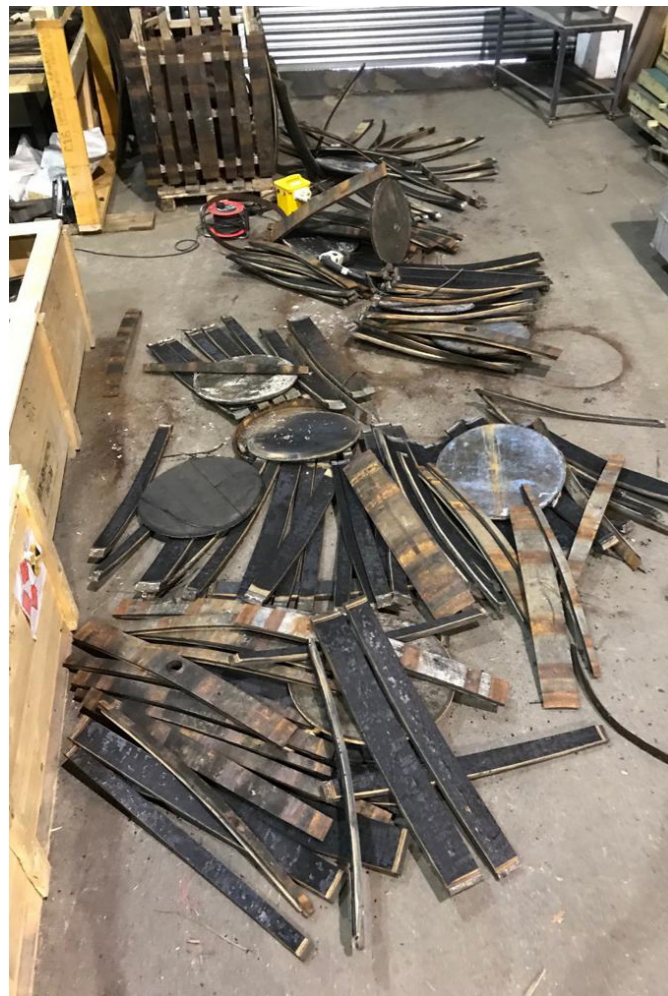

RE-CASK **GLASGOW WOOD RECYCLING**

RE-CASK

00 Grading & Parallel Processing

THIS PAGE: breaking apart the barrels and grading them based on their dimensions

OPPOSITE: the graded stave panel, for use by customers in understanding the grading system