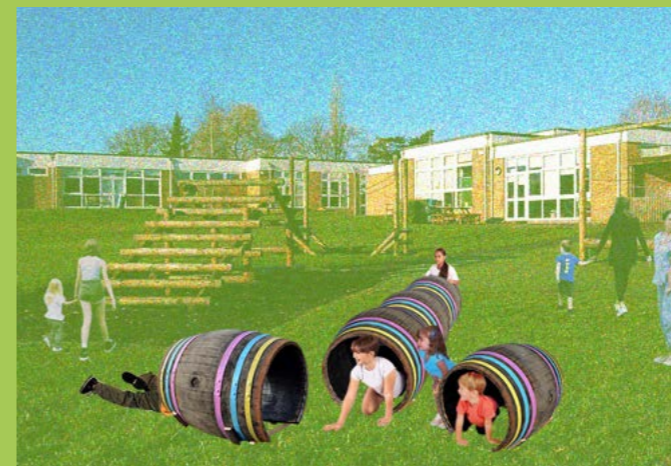

02 Outdoor Play Equipment

THIS PAGE: sand/water play and the pulpit
OPPOSITE: a volunteer painting a few pieces and
a selection of mock ups for marketing material