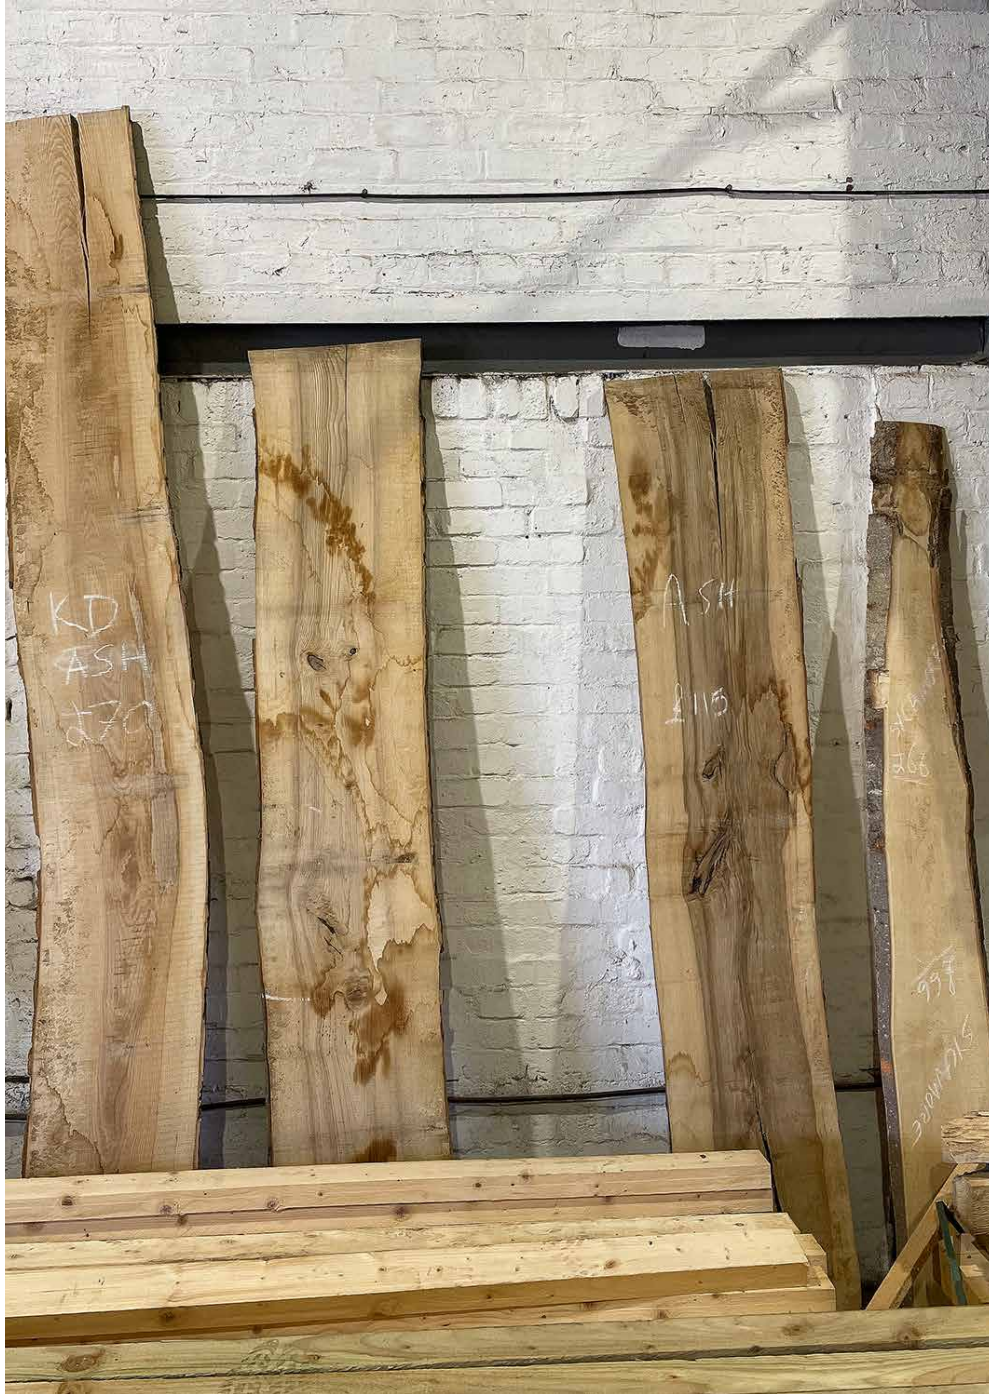

Indoor & outdoor stock products
predominantly made from reclaimed
scaffold boards

**Larger
bespoke
projects
for both
public and
private
spaces**

**One-off
bespoke
pieces**

Pallets

Cladding
panels

Products -
log store