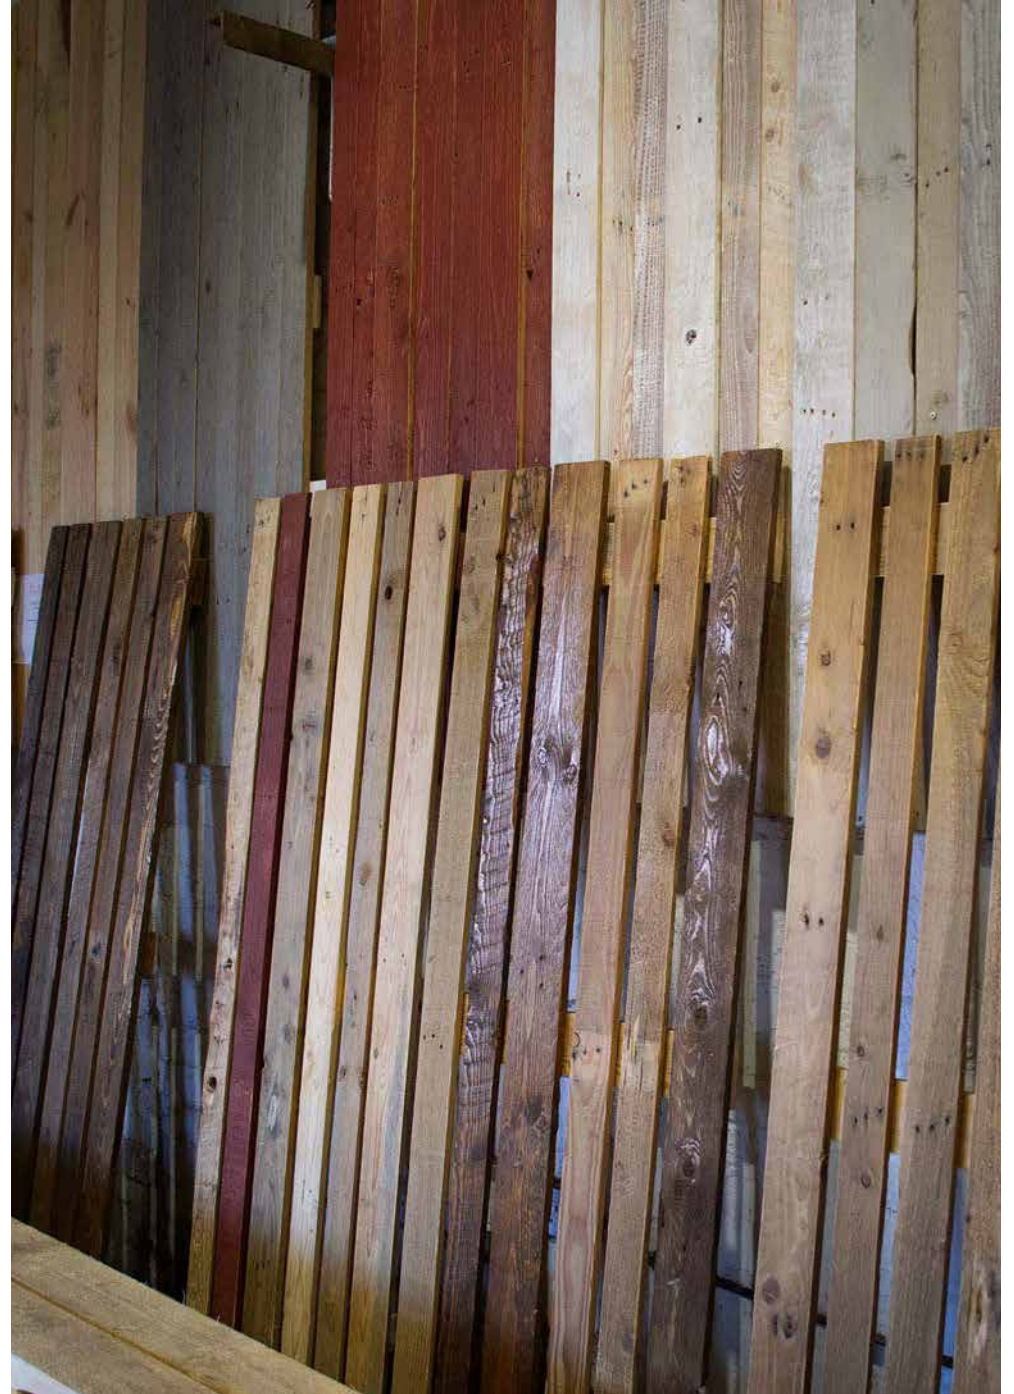

Indoor & outdoor stock products
predominantly made from reclaimed
scaffold boards

**Larger
bespoke
projects
for both
public and
private
spaces**

**One-off
bespoke
pieces**

Pallets

Cladding
panels

Products -
log store

Reclaimed hardwood

Bespoke pieces

Stock products

RE-CASK

Funded project which saved 80 whisky barrels and 4 tonnes of CO₂ being released

Sheet materials
Peg boards for
Scottish Libraries
CNC prototype
storage crates